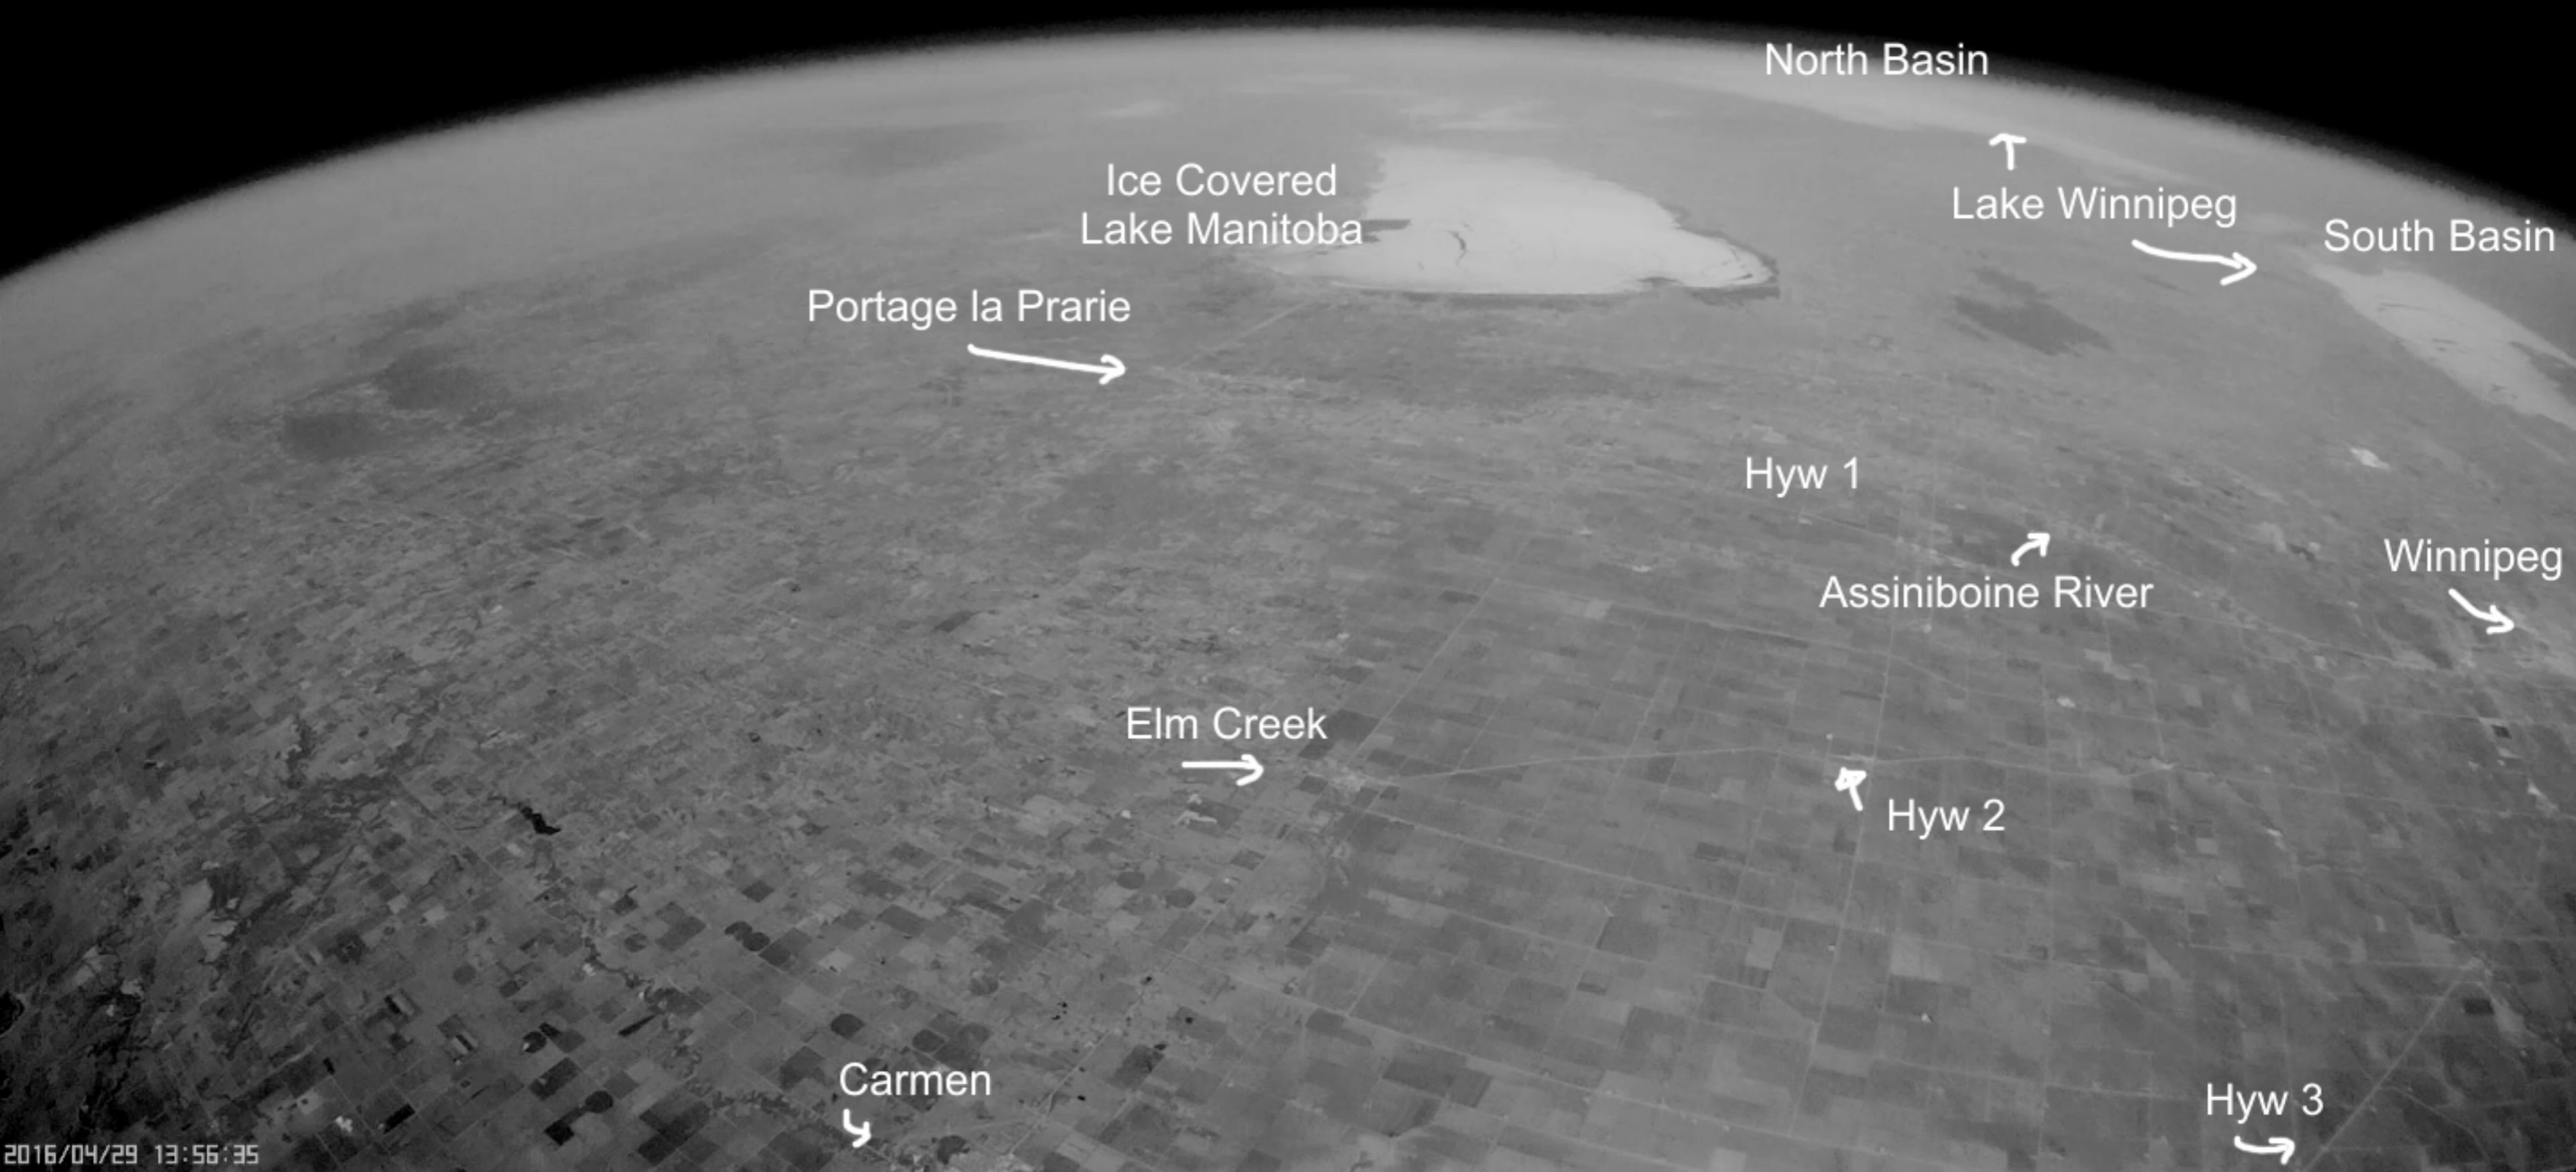

SHARP-6

The Great Lakes of Manitoba
from 100,000 feet
April 29, 2016

North Basin

Ice Covered
Lake Manitoba

Lake Winnipeg

South Basin

Portage la Prairie

Hyw 1

Assiniboine River

Winnipeg

Elm Creek

Hyw 2

Carmen

Hyw 3